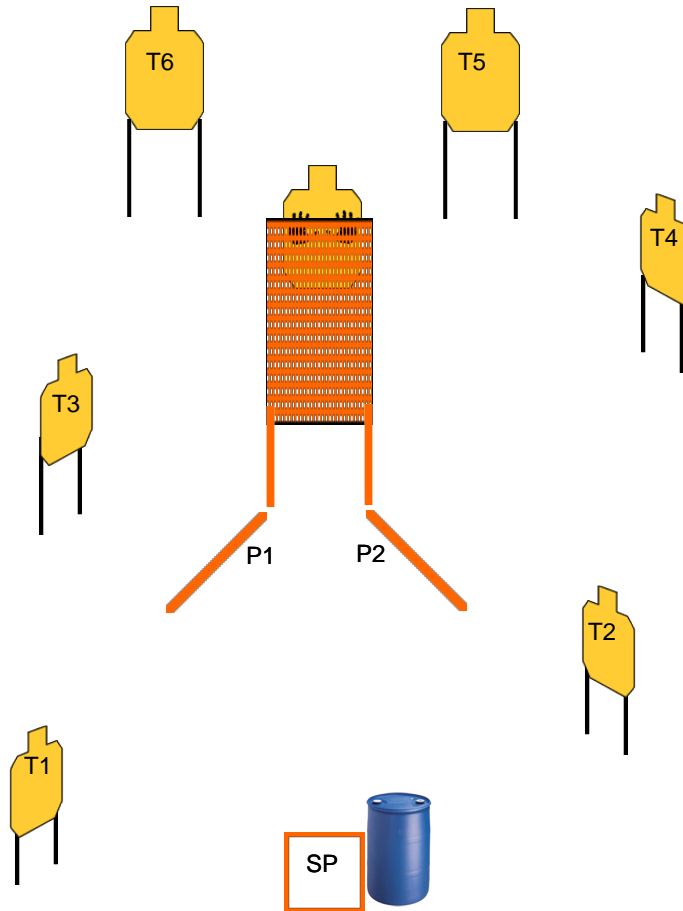

Standing in line at the ticket office for the local college football game, you become caught up in an armed robbery. Save yourself and the innocent bystander outside.

PROCEDURE:

At the audible signal, engage T1-T6 with 2 rounds each.

SCORING: Unlimited

ROUND COUNT: 12

TARGETS: 6

DISTANCE: 2-10 yards

SCORED HITS: 2 each on T1-T6

PENALTIES: Per current IDPA rulebook

CONCEALMENT: Yes

NOTES:

Stage boundary marked with cones. 180 degree muzzle safe rule.